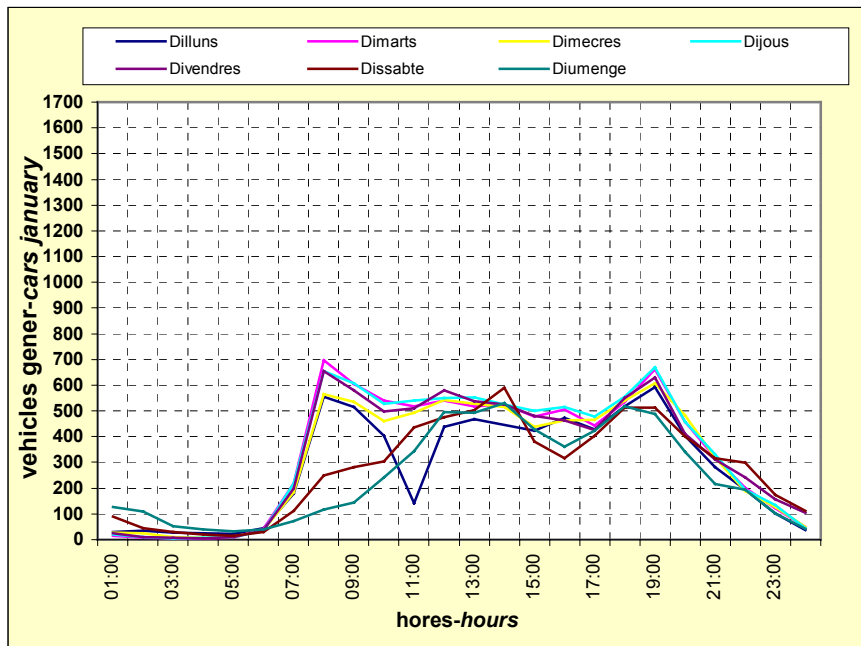

Gràfic 1. IMD segons l'hora i el dia de la setmana. Gener 2007

Graphic 1. Daily intensity average according to the day of the weekend the hour of pass. January 2007