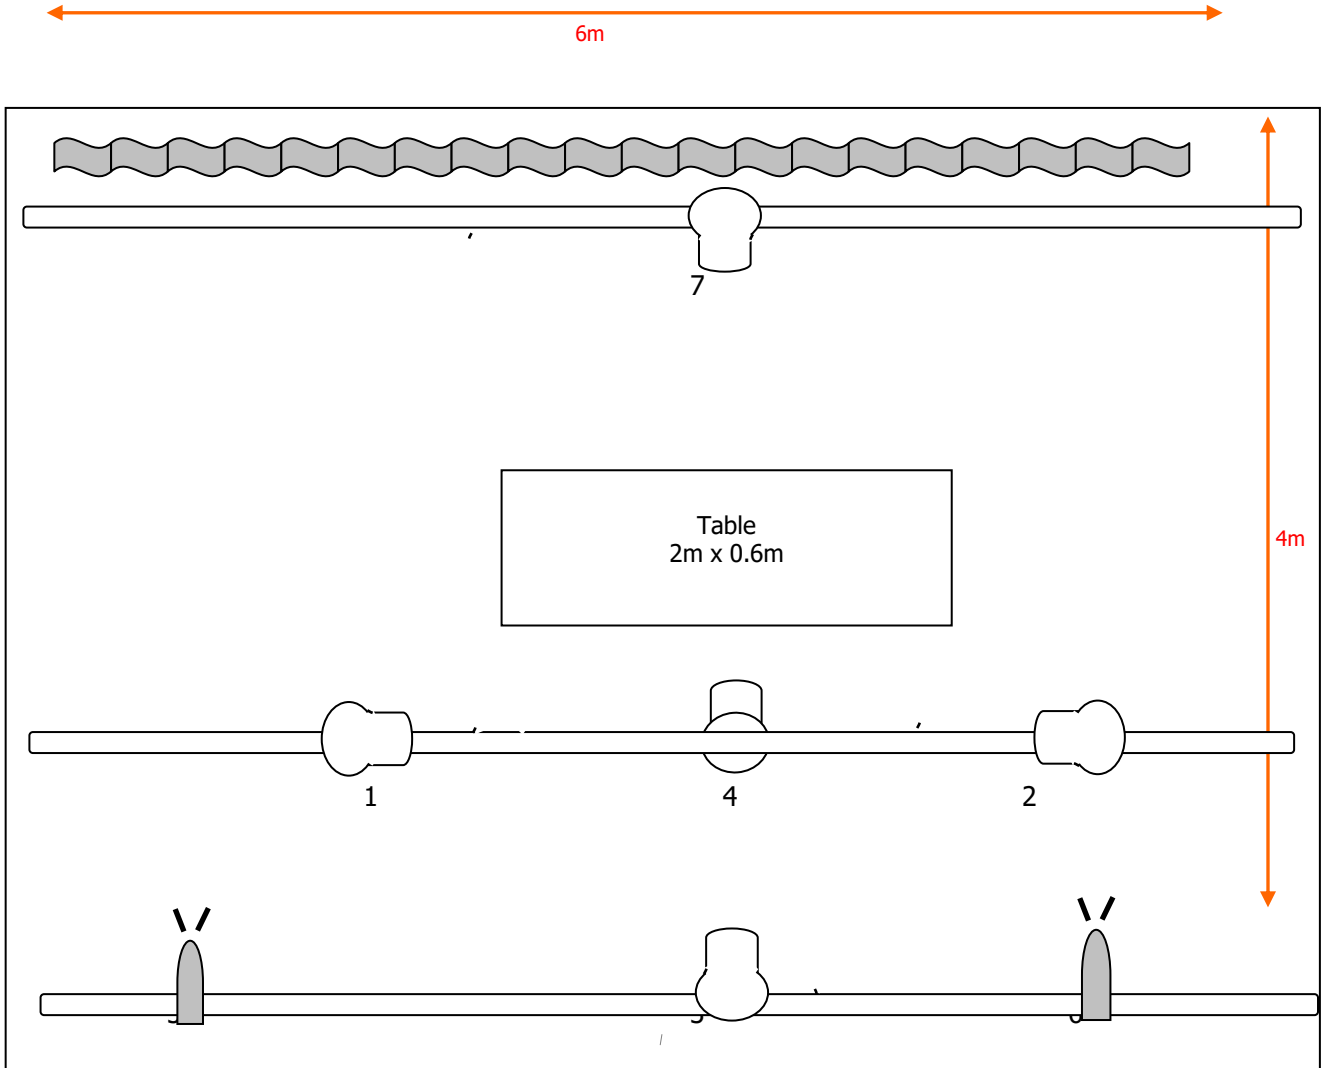

POWER POINT

Jordi Bertran

- | | |
|---|--|
|  | 05 profile spotlights 1000 w |
|  | 02 spotlights 1000 W PC with barndoors |
|  | Black curtains |